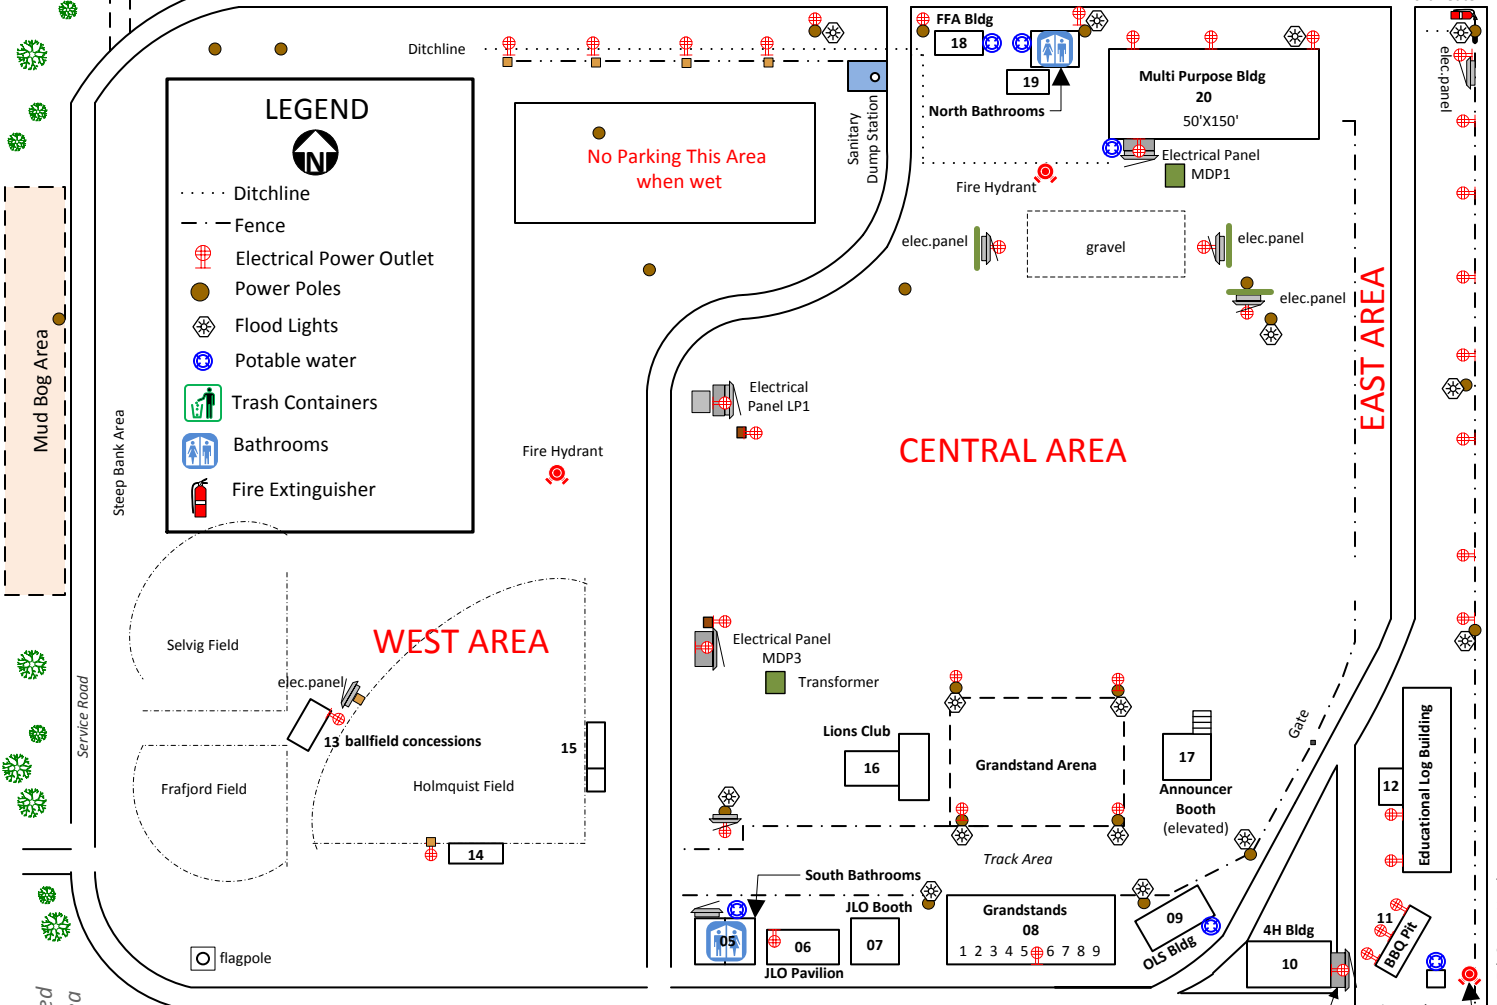

Rusk County Fairgrounds Map

Undeveloped (Woods)

Undeveloped (Woods)

NORTH AREA

LEGEND

North

Ditchline

Fence

Electrical Power Outlet

Power Poles

Flood Lights

Potable water

Trash Containers

Bathrooms

Fire Extinguisher

No Parking This Area
when wet

CENTRAL AREA

WEST AREA

SOUTH AREA

RUSK COUNTY FAIRGROUNDS
W8323 East Edgewood Avenue
Ladysmith, WI

Drawing by John R Ducommun
Rev. 2015 rev. 2016 rev. 12/15/2020
Visio: Fairgrounds Drawing Updated Dec. 2020
Drawing not to scale
© 2020 John R Ducommun