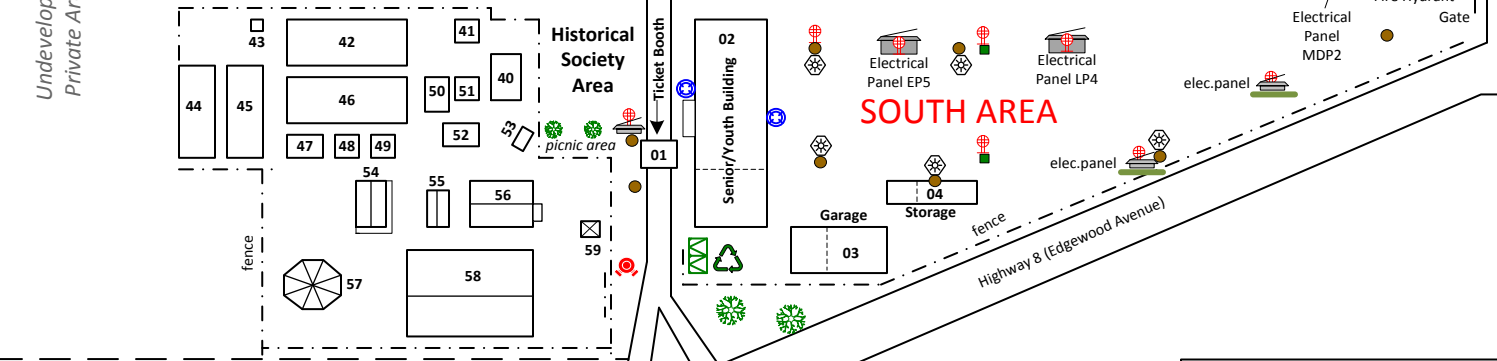

Electrical Power Outlet

Power Poles

Flood Lights

Potable water

Trash Containers

Bathrooms

Fire Extinguisher

No Parking This Area
when wet

CENTRAL AREA

WEST AREA

SOUTH AREA

RUSK COUNTY FAIRGROUNDS
W8323 East Edgewood Avenue
Ladysmith, WI

Drawing by John R Ducommun
Rev. 2015 rev. 2016 rev. 12/15/2020
Visio: Fairgrounds Drawing Updated Dec. 2020
Drawing not to scale
© 2020 John R Ducommun