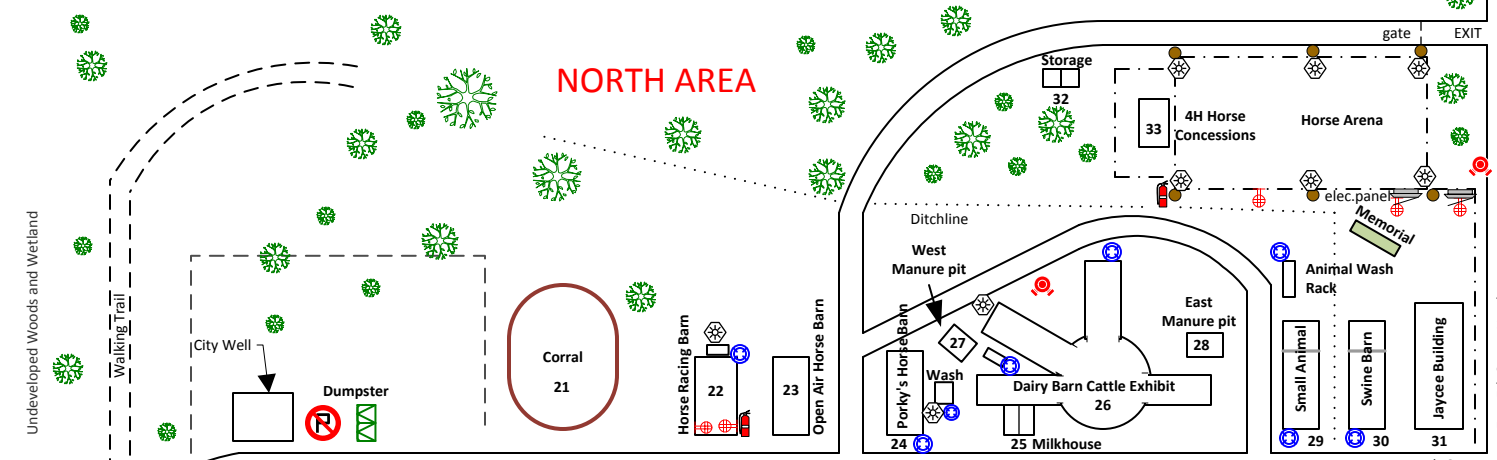

Rusk County Fairgrounds Map

Undeveloped (Woods)

Undeveloped (Woods)

NORTH AREA

LEGEND

North

Ditchline

Fence

Electrical Power Outlet

Power Poles

Flood Lights

Potable water

Trash Containers

Bathrooms

Fire Extinguisher

No Parking This Area
when wet

CENTRAL AREA

WEST AREA

SOUTH AREA

RUSK COUNTY FAIRGROUNDS
W8323 East Edgewood Avenue
Ladysmith, WI

Drawing by John R Ducommun
Rev. 2015 rev. 2016 rev. 12/15/2020
Visio: Fairgrounds Drawing Updated Dec. 2020
Drawing not to scale
© 2020 John R Ducommun