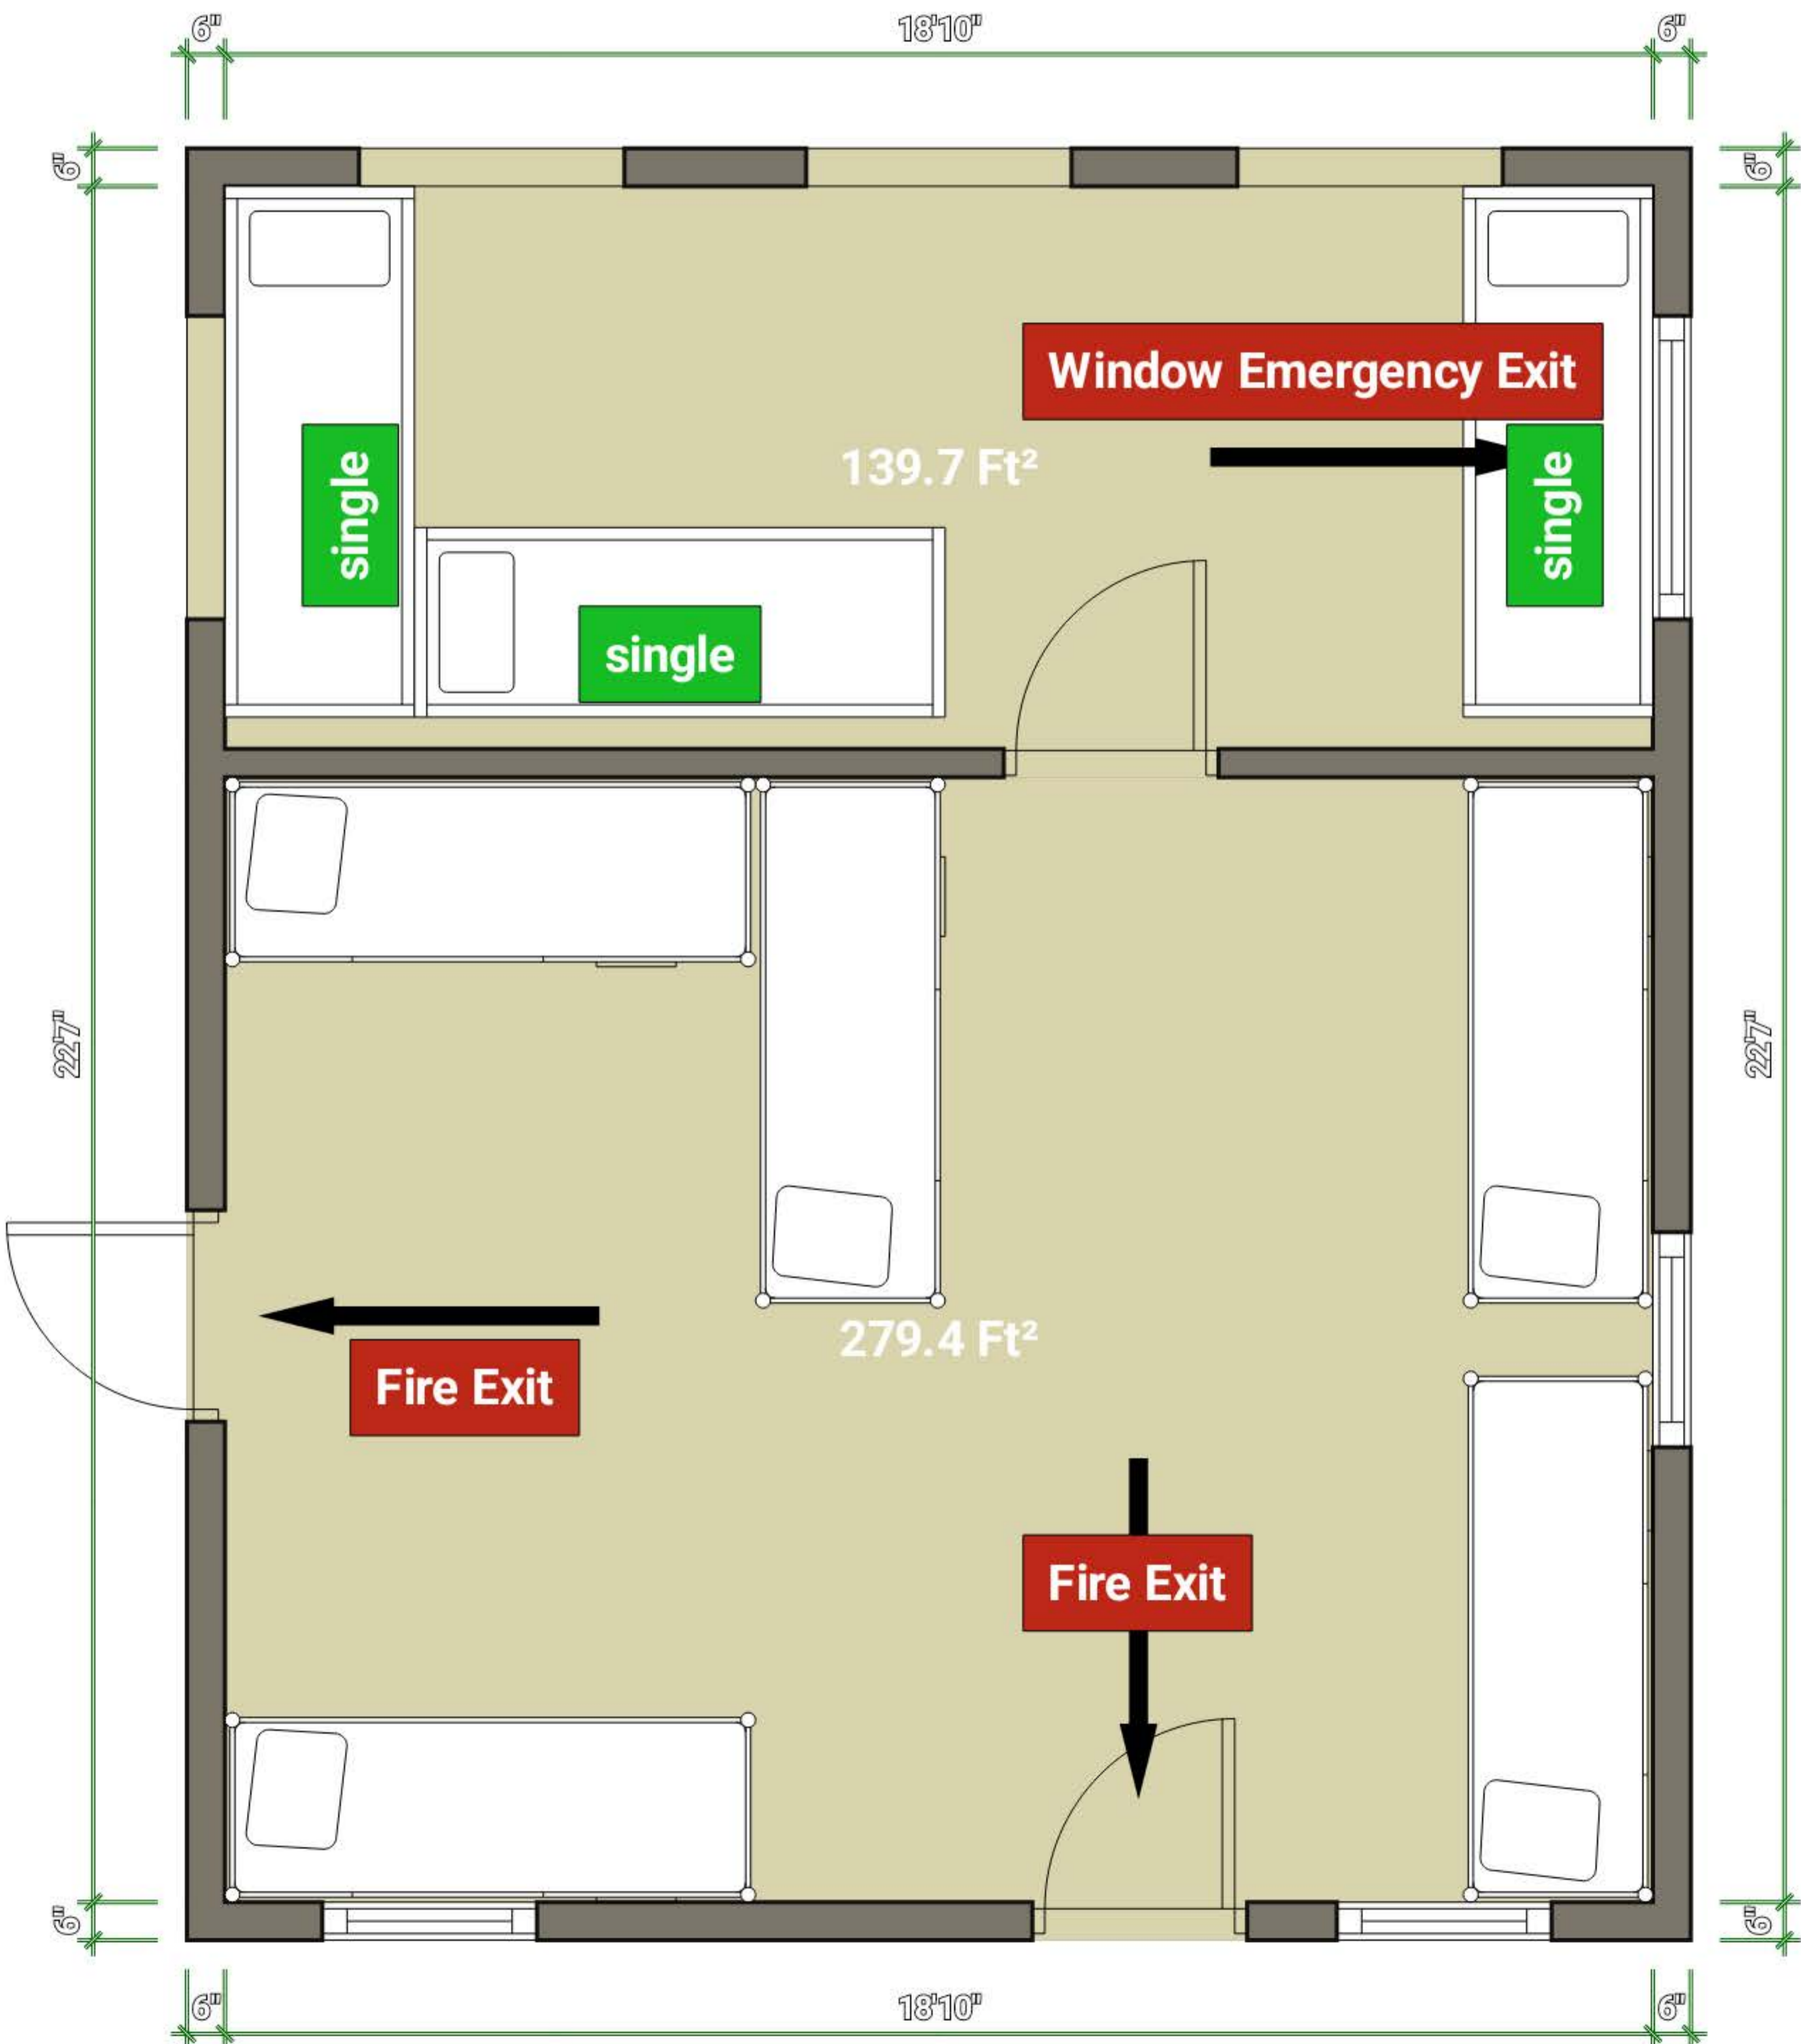

Balsam Cabin

Birch Cabin

Cedar Cabin

Elm Cabin

20'10"

Window Emergency Exit

Fire Exit

Steps

single

single

single

single

188 Ft²

157.1 Ft²

single

Fire Exit

single

20'10"

6"

6"

16'10"

16'10"

6"

6"

6"

6"

Hemlock Cabin

Maple Cabin

Oak Cabin

Spruce Cabin

Tamarack Cabin