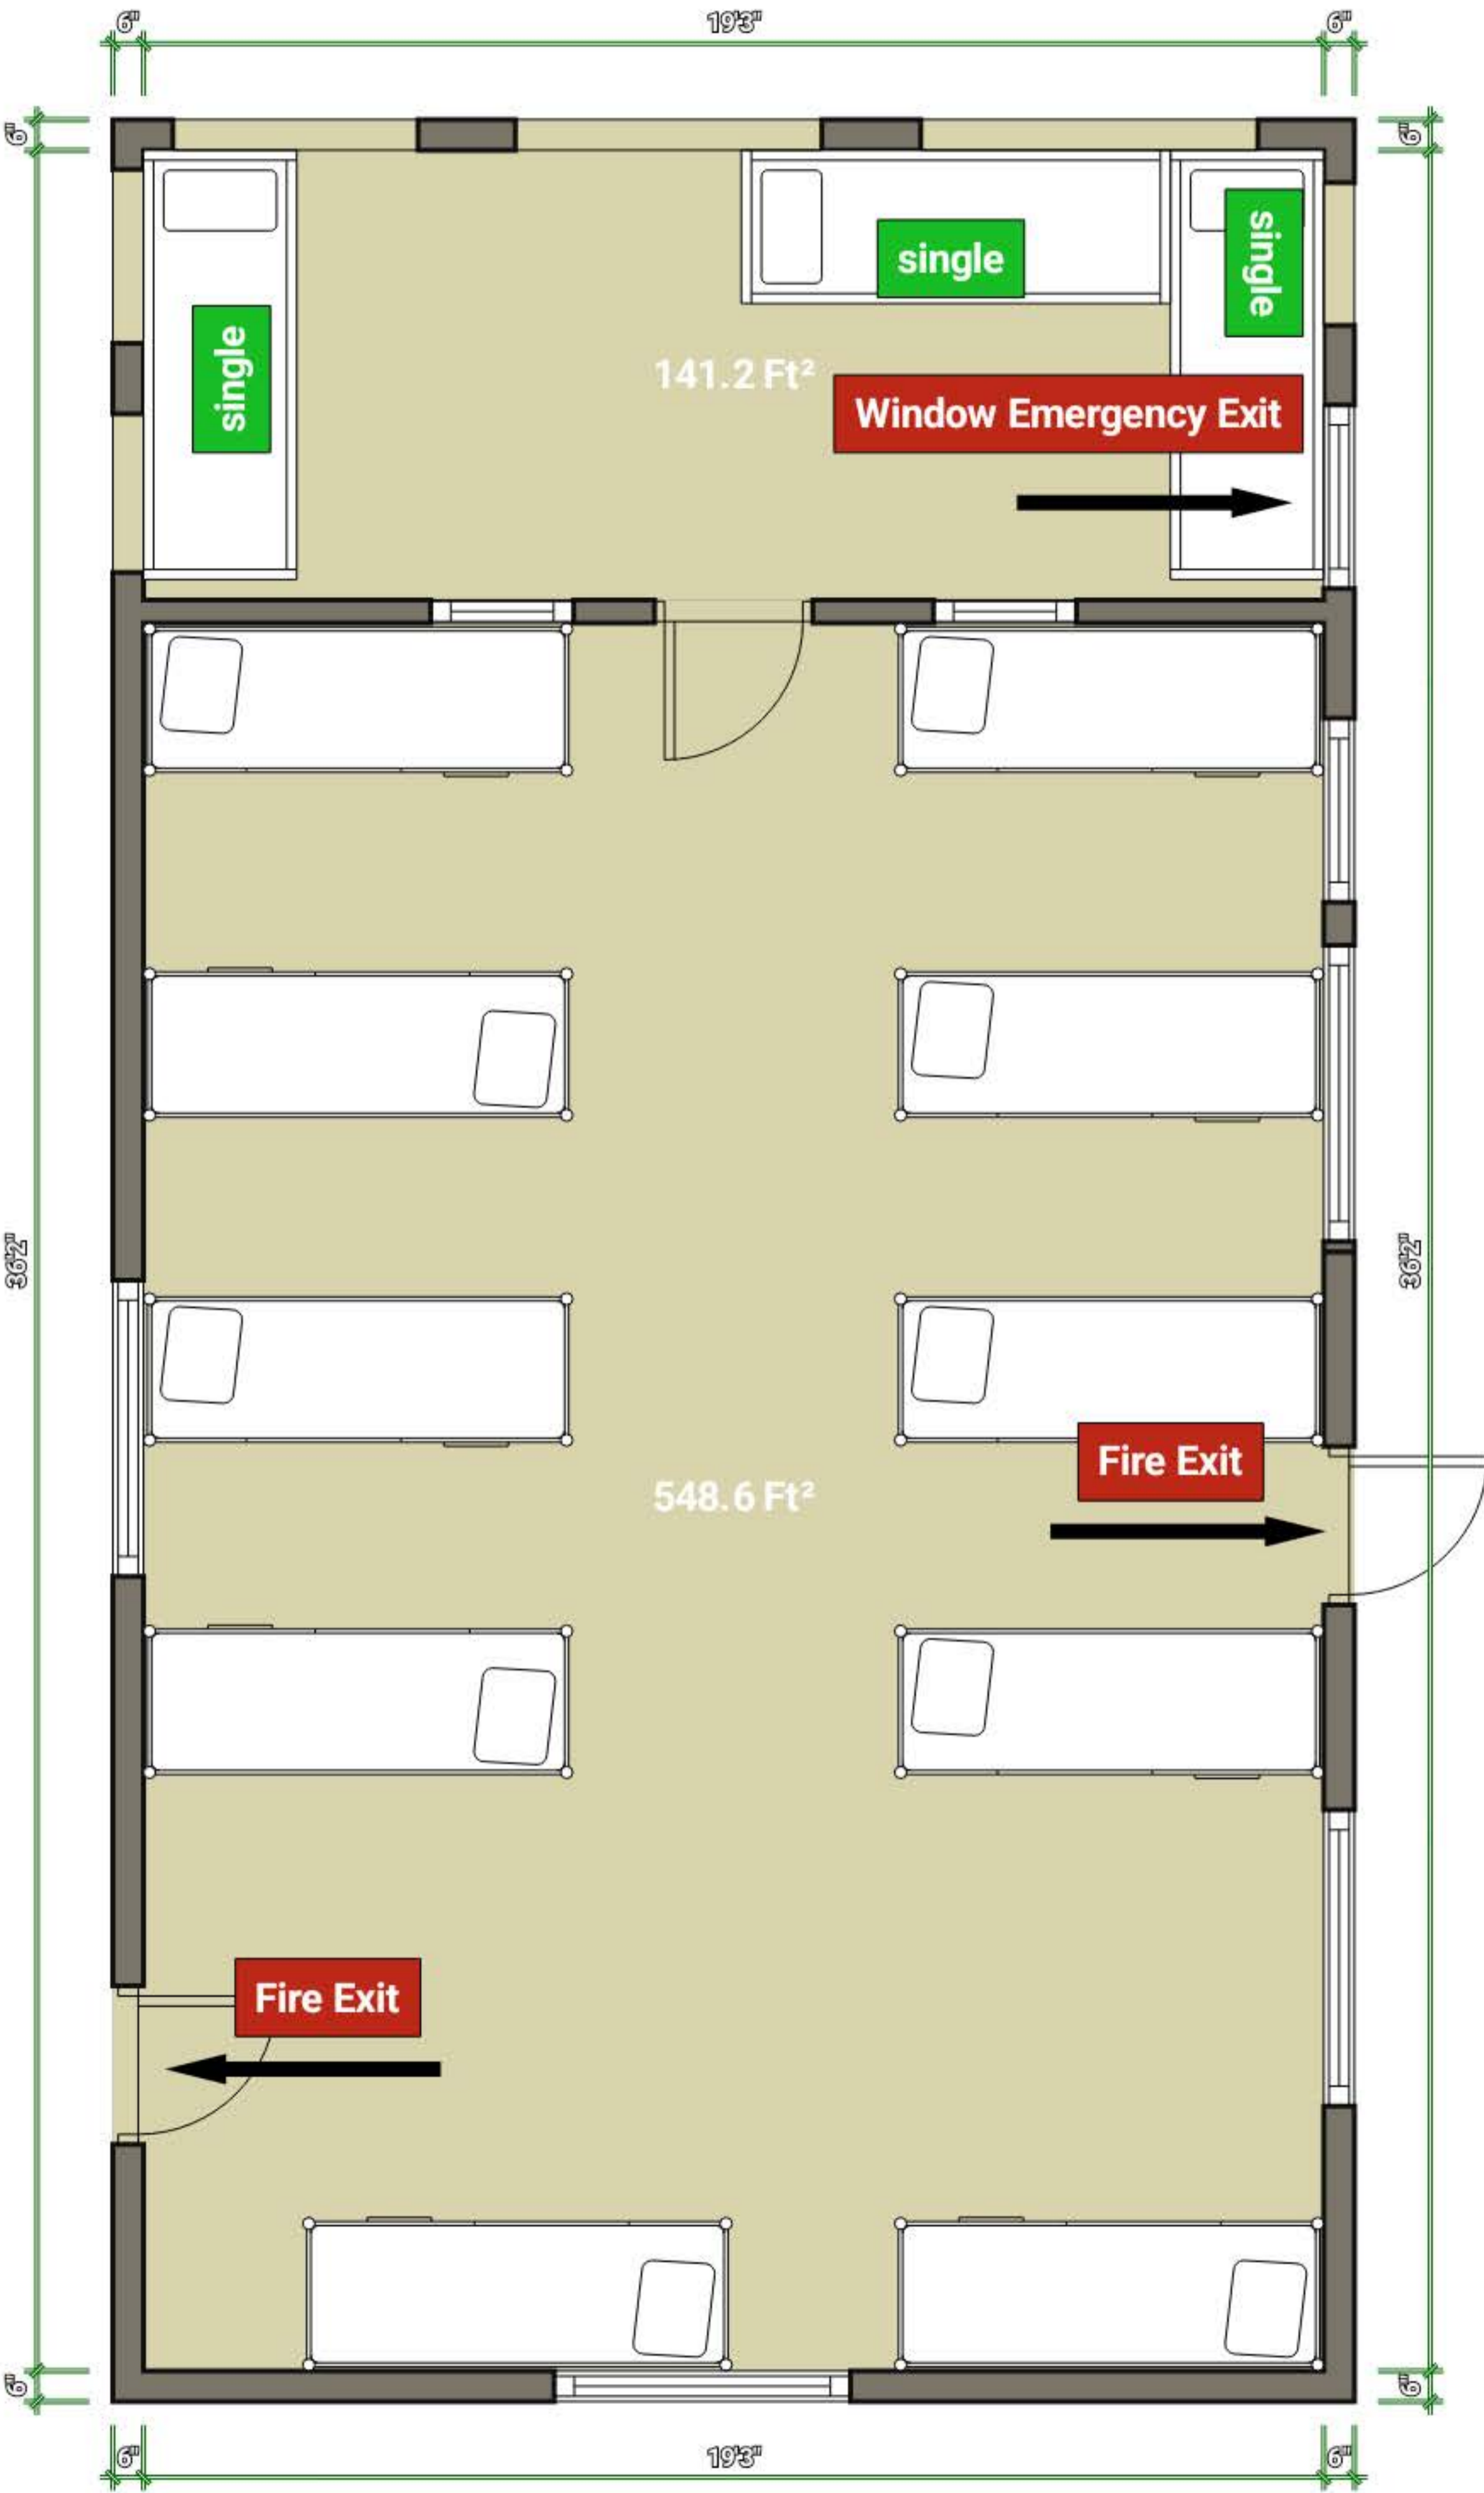

Balsam Cabin

Birch Cabin

Cedar Cabin

Elm Cabin

20'10"

Window Emergency Exit

Fire Exit

Steps

single

single

single

single

188 Ft²

157.1 Ft²

single

Fire Exit

single

20'10"

6"

6"

16'10"

16'10"

6"

6"

6"

6"

Hemlock Cabin

Maple Cabin

Oak Cabin

Spruce Cabin

Tamarack Cabin