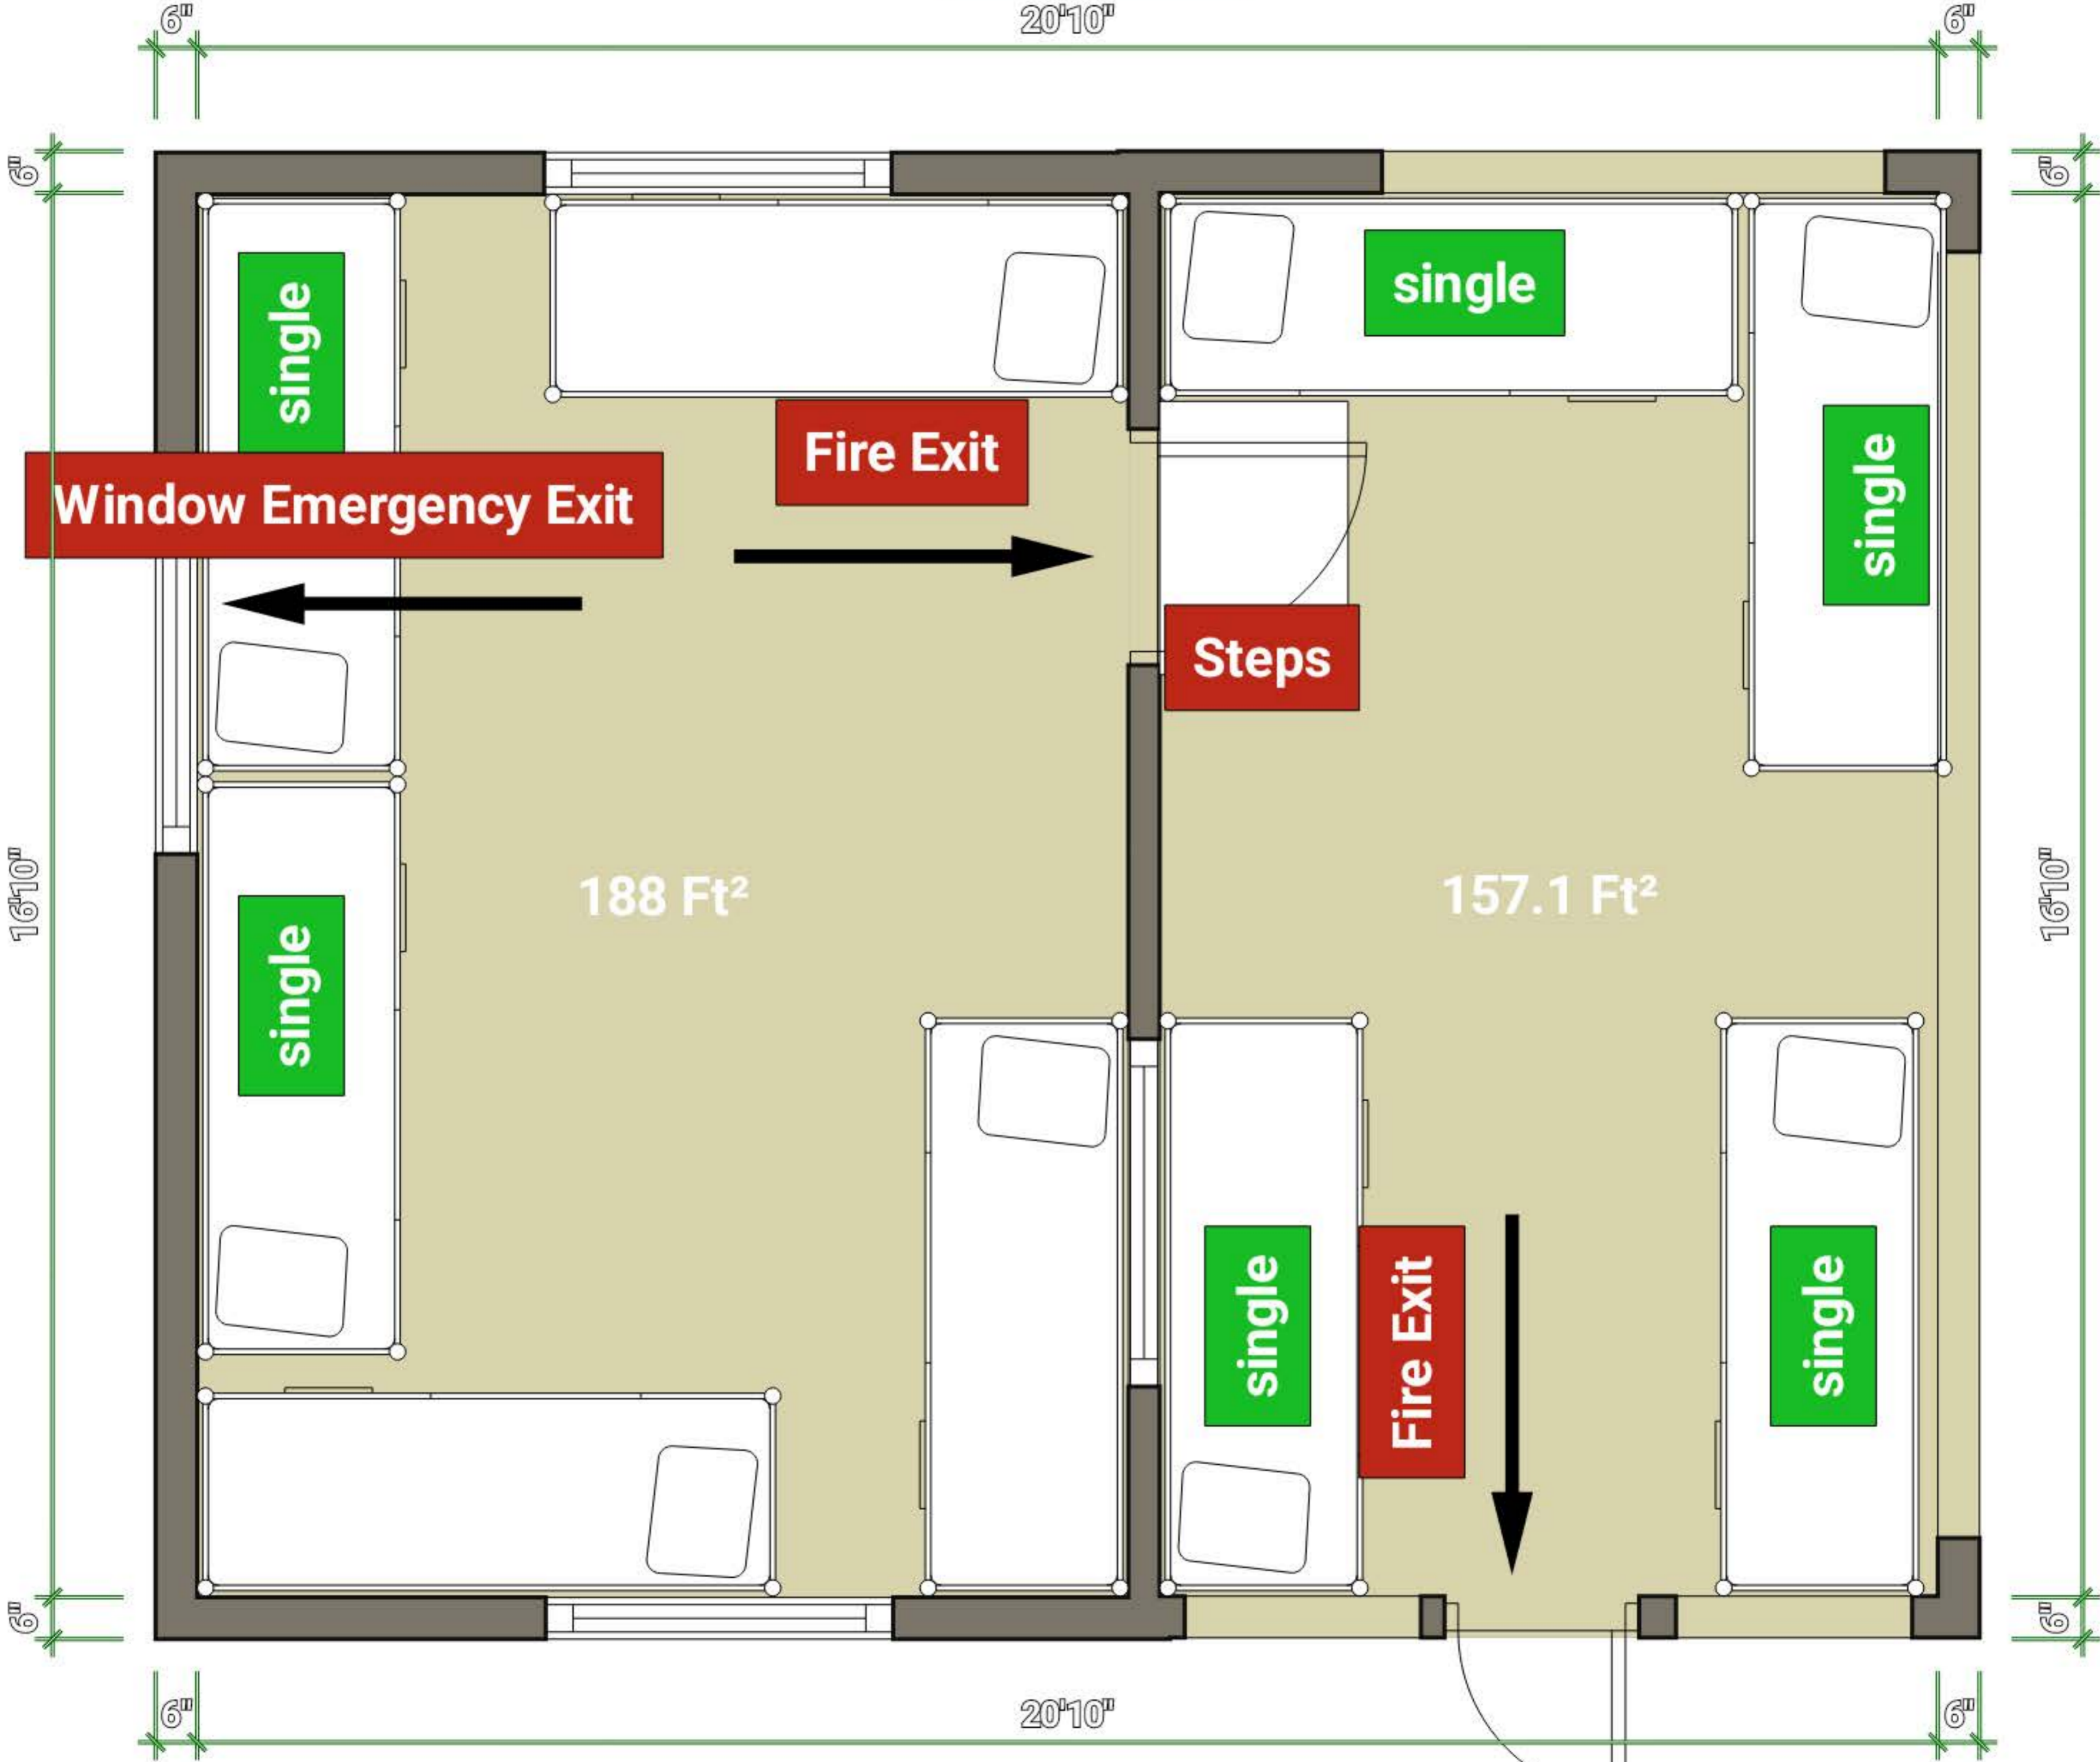

Balsam Cabin

Birch Cabin

Cedar Cabin

Elm Cabin

20'10"

Window Emergency Exit

Fire Exit

Steps

single

single

single

single

188 Ft²

157.1 Ft²

single

Fire Exit

single

20'10"

6"

6"

16'10"

16'10"

6"

6"

6"

6"

Hemlock Cabin

Maple Cabin

Oak Cabin

Spruce Cabin

Tamarack Cabin