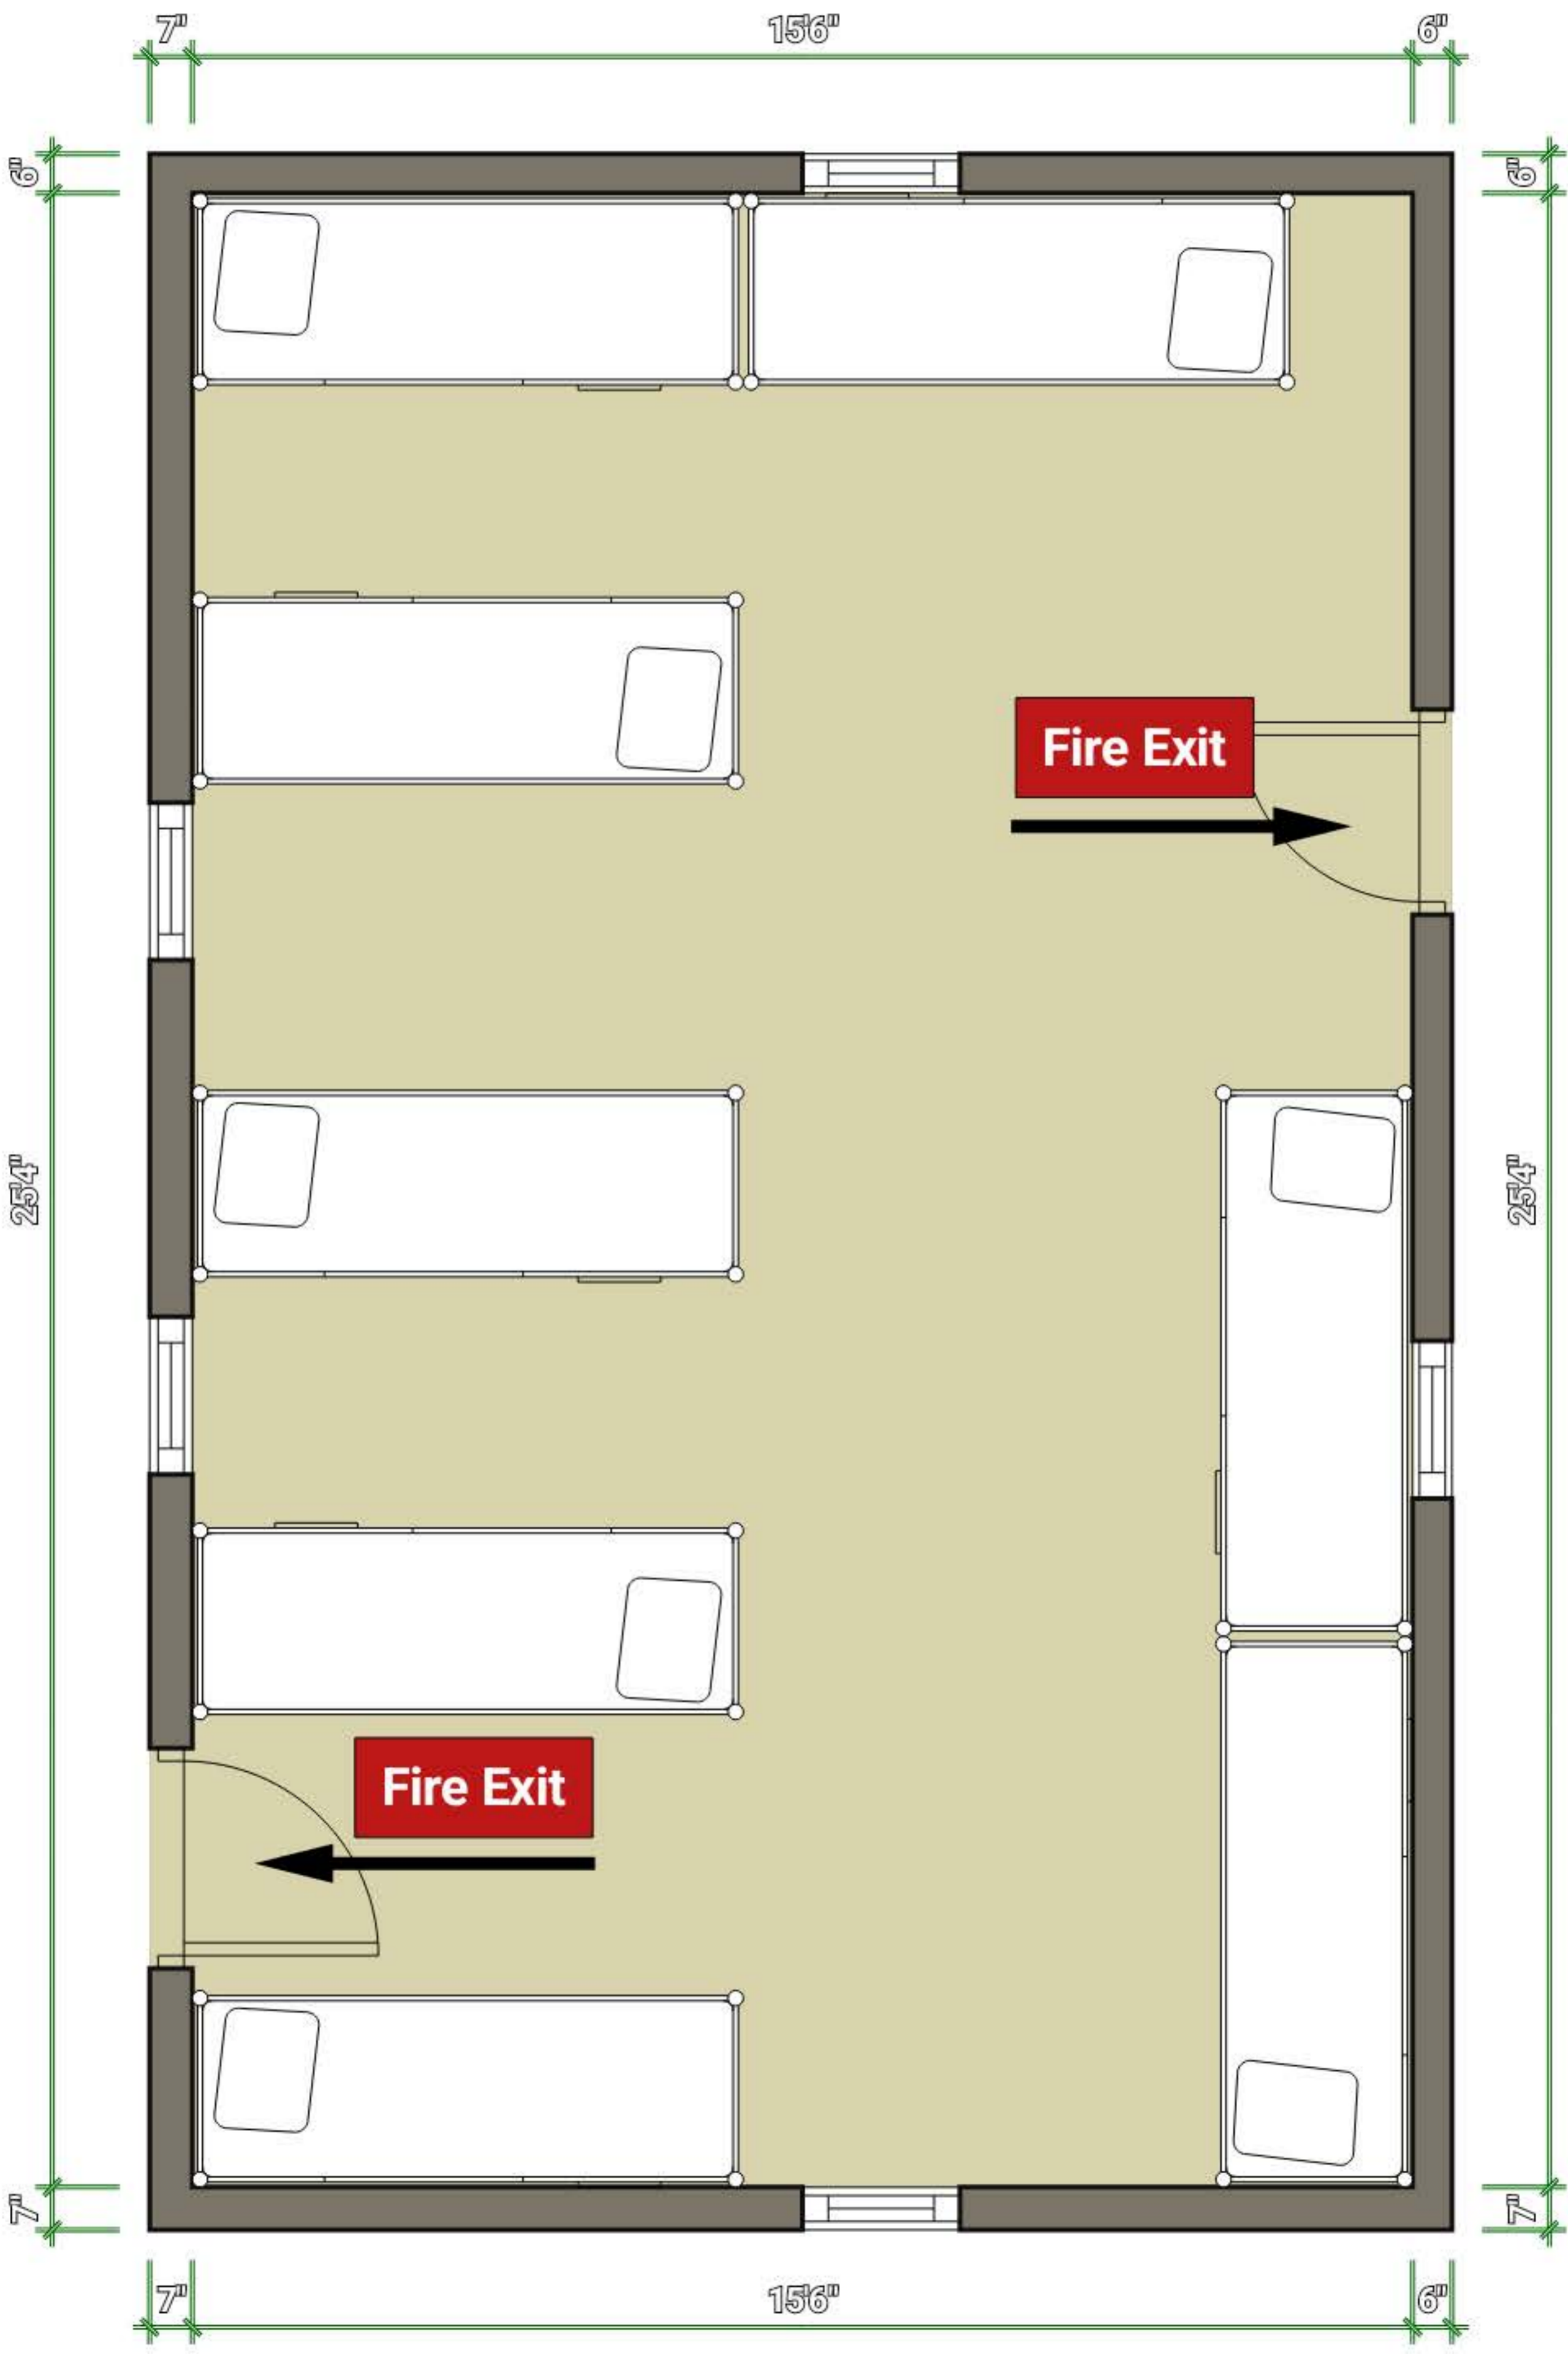

Balsam Cabin

Birch Cabin

Cedar Cabin

Elm Cabin

20'10"

Window Emergency Exit

Fire Exit

Steps

single

single

single

single

188 Ft²

157.1 Ft²

single

Fire Exit

single

20'10"

6"

6"

16'10"

16'10"

6"

6"

6"

6"

Hemlock Cabin

Maple Cabin

Oak Cabin

Spruce Cabin

Tamarack Cabin