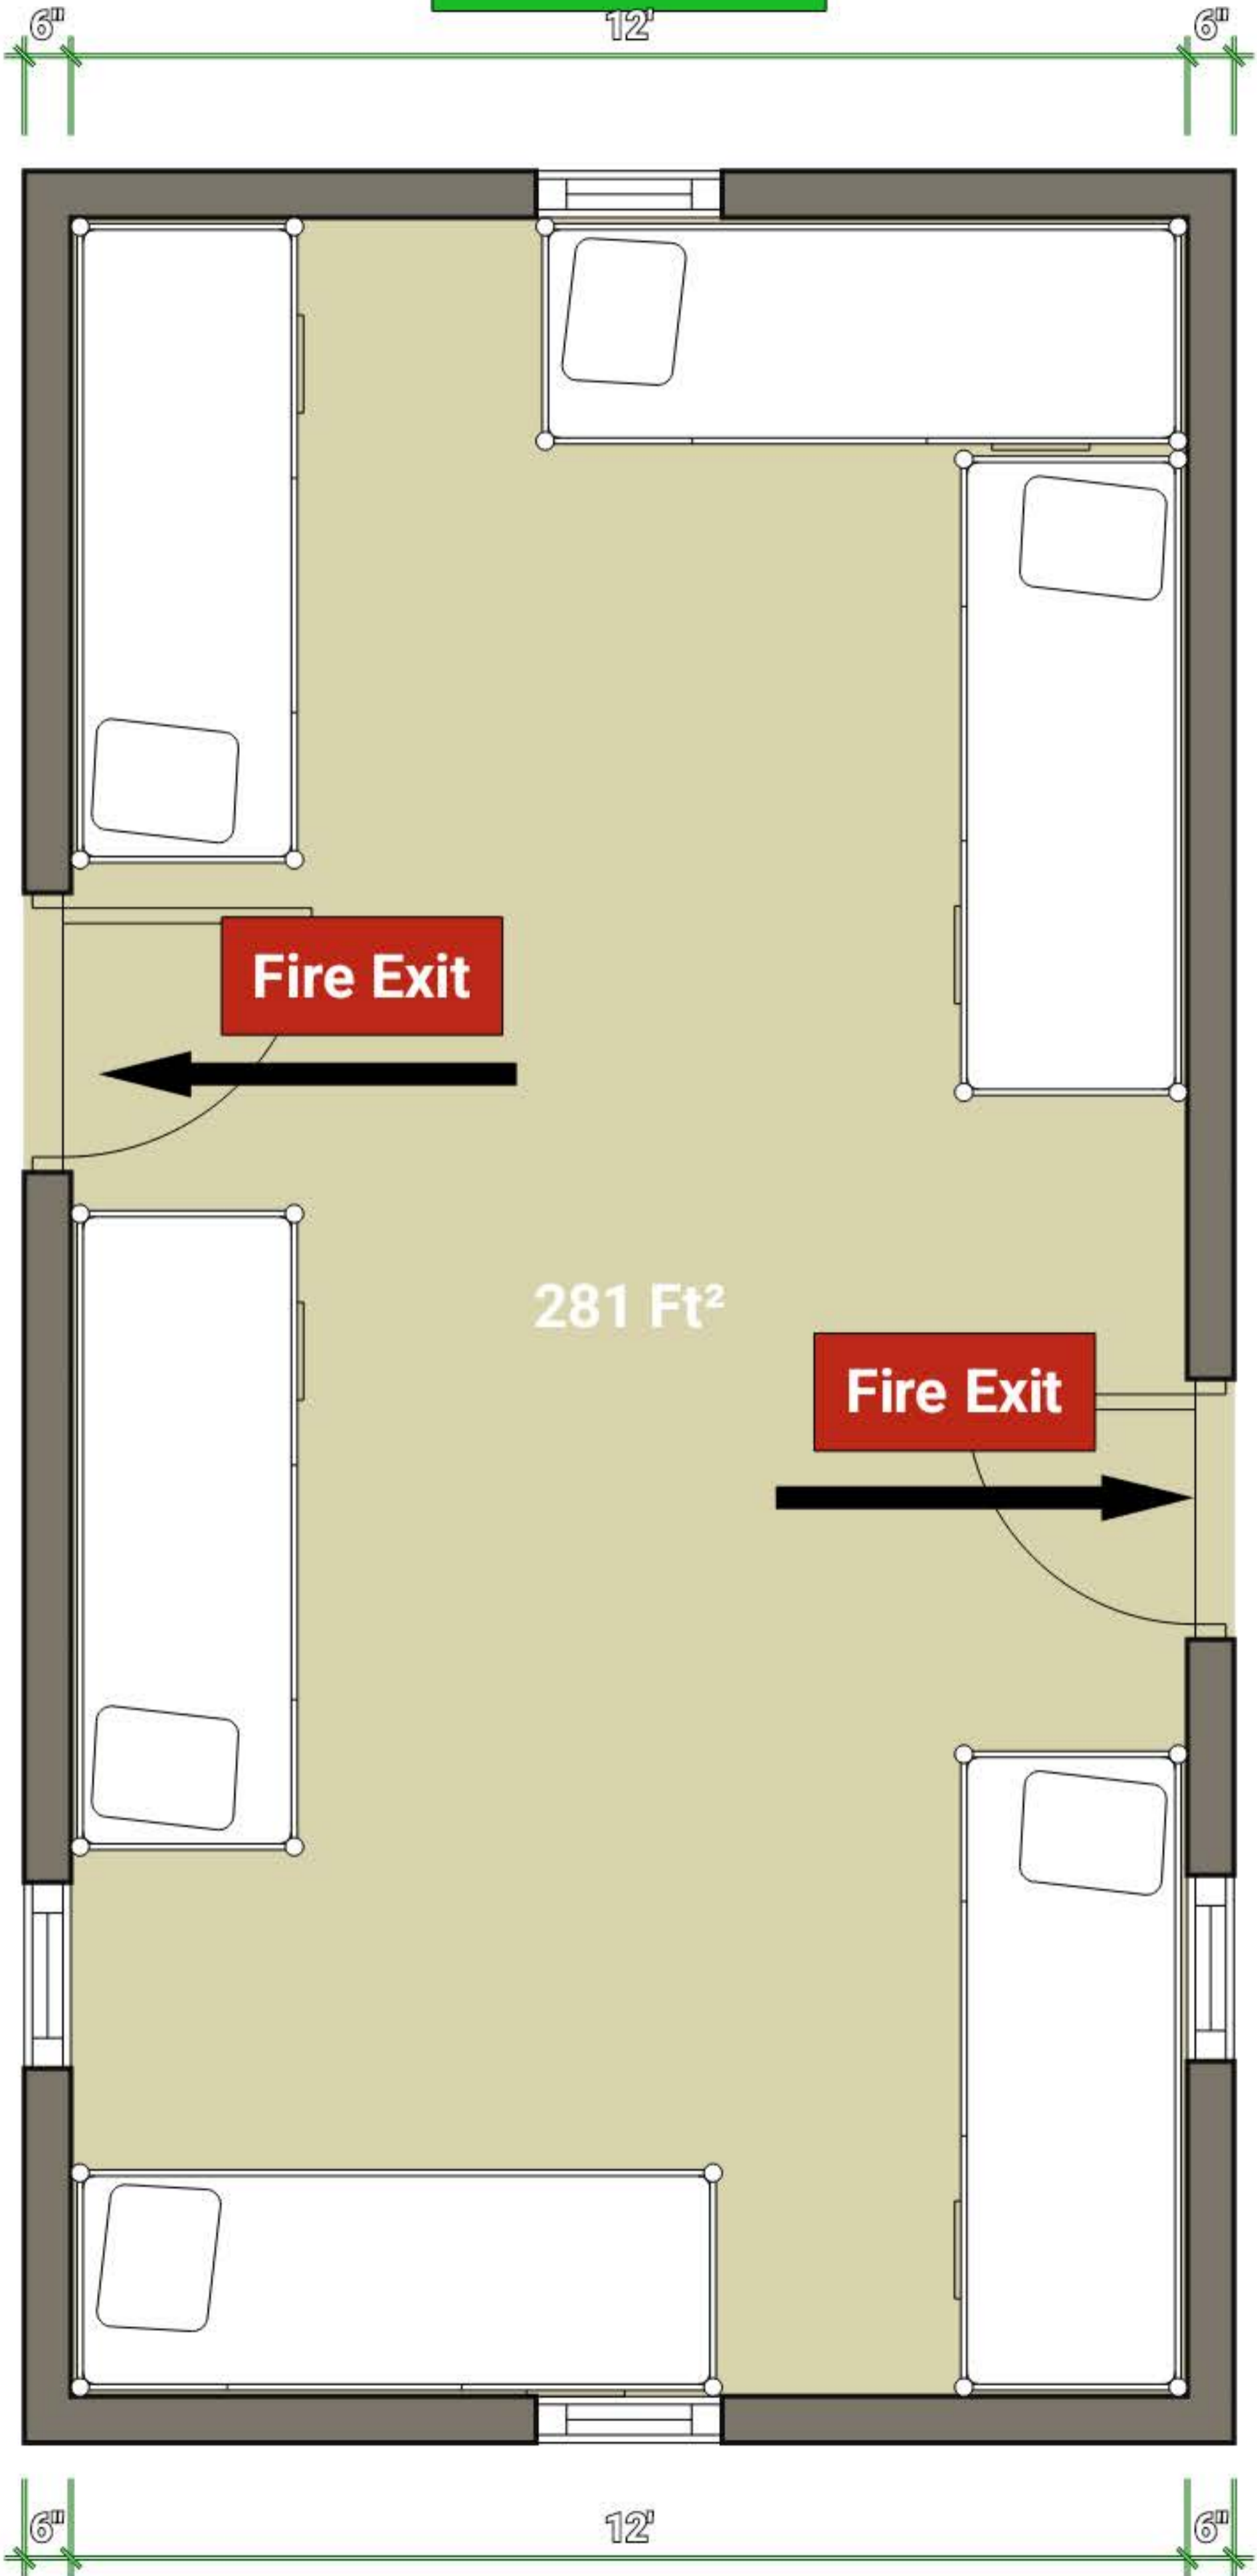

Balsam Cabin

Birch Cabin

Cedar Cabin

Elm Cabin

20'10"

Window Emergency Exit

Fire Exit

Steps

single

single

single

single

188 Ft²

157.1 Ft²

single

Fire Exit

single

20'10"

6"

6"

16'10"

16'10"

6"

6"

6"

6"

Hemlock Cabin

Maple Cabin

Oak Cabin

Spruce Cabin

Tamarack Cabin