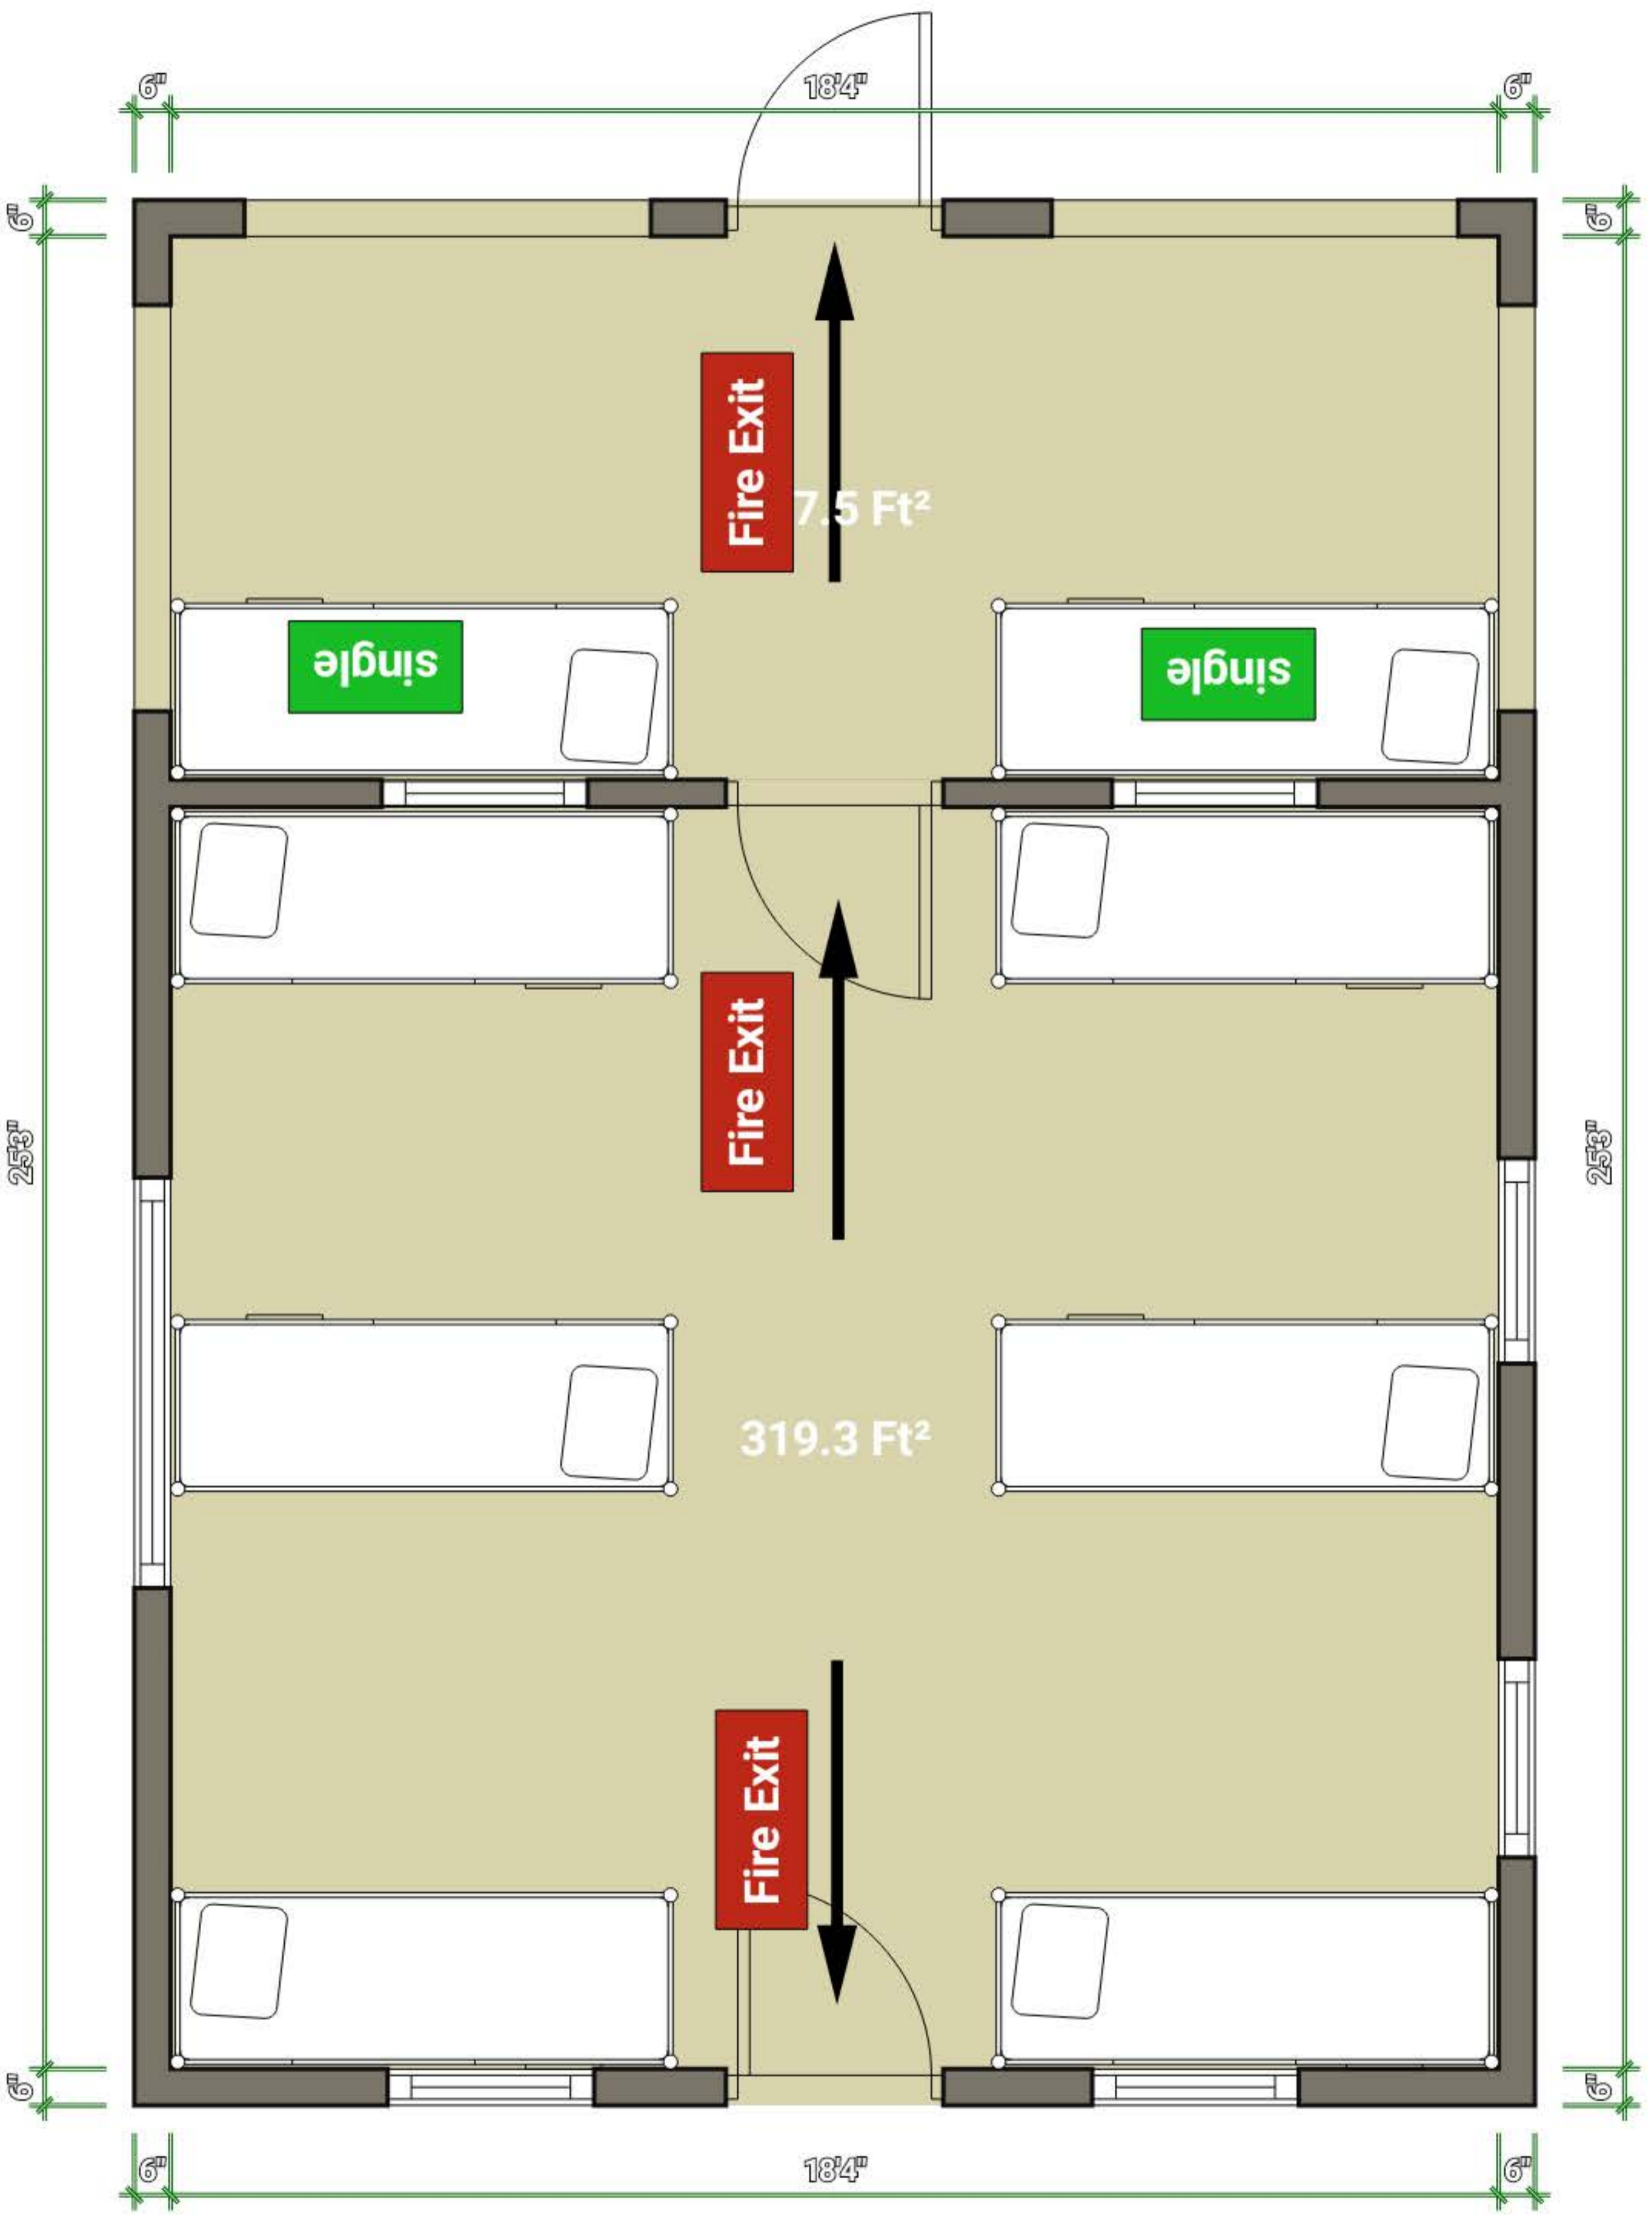

Balsam Cabin

Birch Cabin

Cedar Cabin

Elm Cabin

20'10"

Window Emergency Exit

Fire Exit

Steps

single

single

single

single

188 Ft²

157.1 Ft²

single

Fire Exit

single

20'10"

6"

6"

16'10"

16'10"

6"

6"

6"

6"

Hemlock Cabin

Maple Cabin

Oak Cabin

Spruce Cabin

Tamarack Cabin