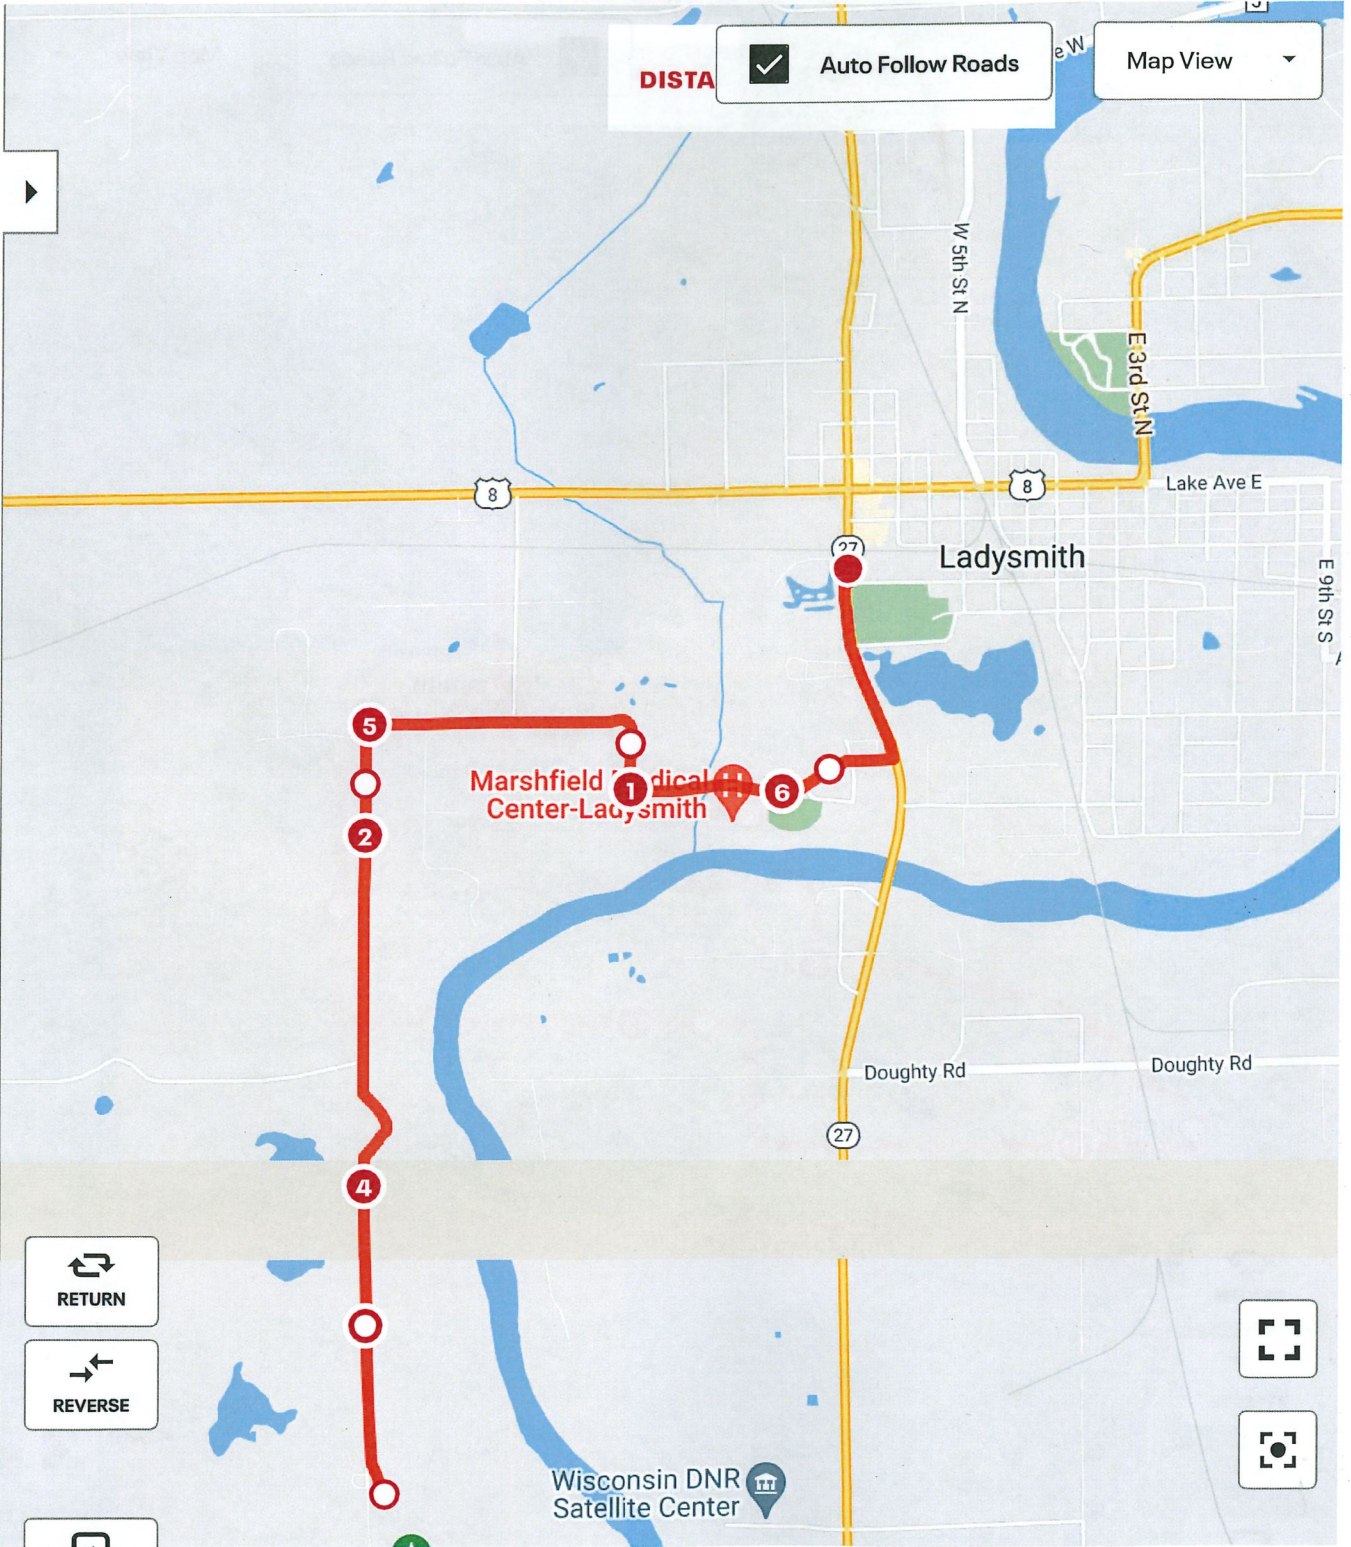

DISTANCE

Auto Follow Roads

Map View

Quordle

Get Involved...

PT970SR3S...

Cable Hayw...

etrailer.com

MapMyRide

DISTANCE 38.70 mi Help ?

Auto Follow Roads

Map View

Murry

H

40

27

PT970SR3S...

Cable Hayw...

etrailer.com

MapMyRide

DISTANCE 19.50 mi Help

Auto Follow Roads

Map View

Thornapple River Campground

DISTANCE Auto Follow Roads

Map View ▾