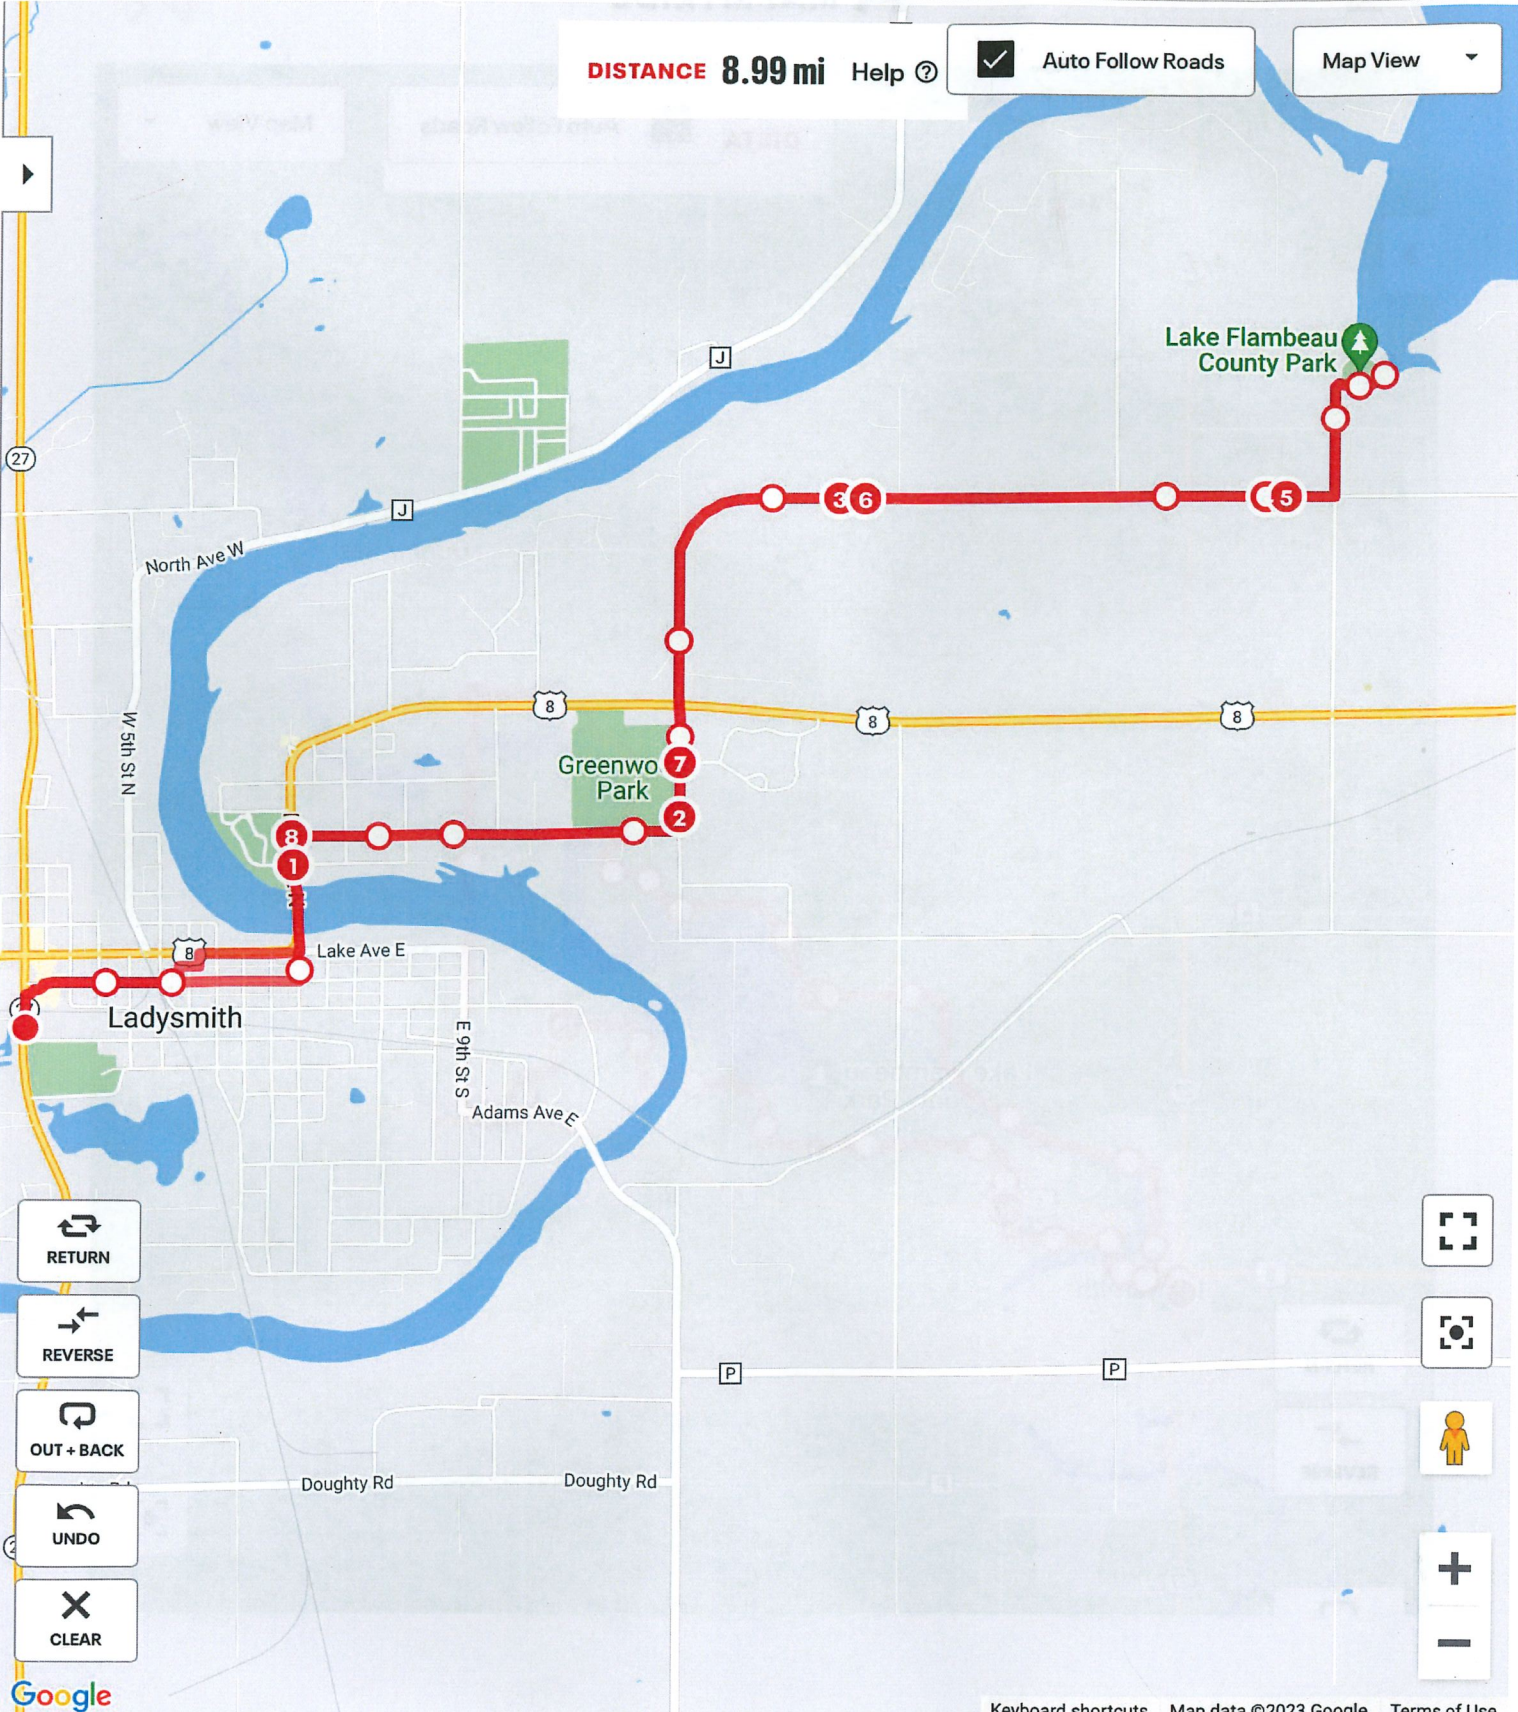

Swamp Road Sportsmans Club
Temporarily closed

Ladysmith

Marshfield Medical Center-Ladysmith

Doughty Rd

Wisconsin DNR Satellite Center

E 16th St S

Port Arthur

Keyboard shortcuts Map data ©2023 Google Terms of Use

RETURN

REVERSE

OUT + BACK

UNDO

CLEAR

Full Screen

Map Location

Person Icon

Zoom In

Zoom Out

RETURN

REVERSE

OUT + BACK

UNDO

CLEAR

Map navigation controls: Full screen, Street view, Person icon, Zoom in (+), Zoom out (-)

DISTANCE Auto Follow Roads

Map View ▾